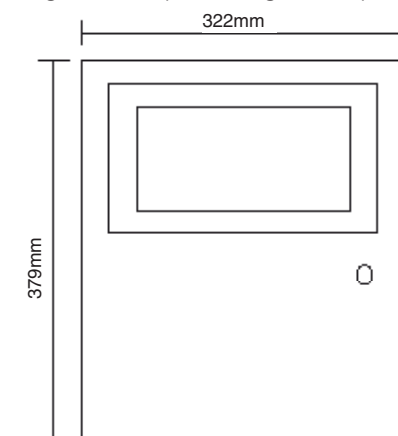

Key Features

- Brush stainless steel finish
- Fits onto the standard product, requires no adaption
- Flush kit available to complement the door
- Lockable door

Dimensions

Vigilon Compact / Vigilon Repeat