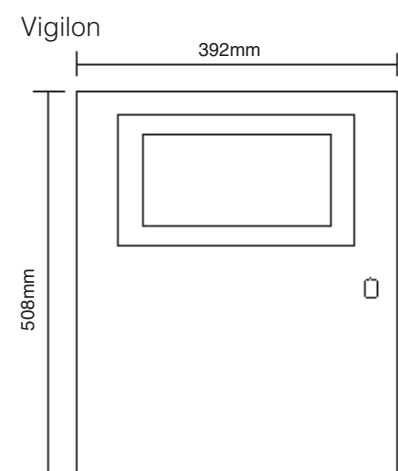

Key Features

- Brush stainless steel finish
- Fits onto the standard product, requires no adaption
- Flush kit available to complement the door
- Lockable door

Dimensions

Vigilon Compact / Vigilon Repeat